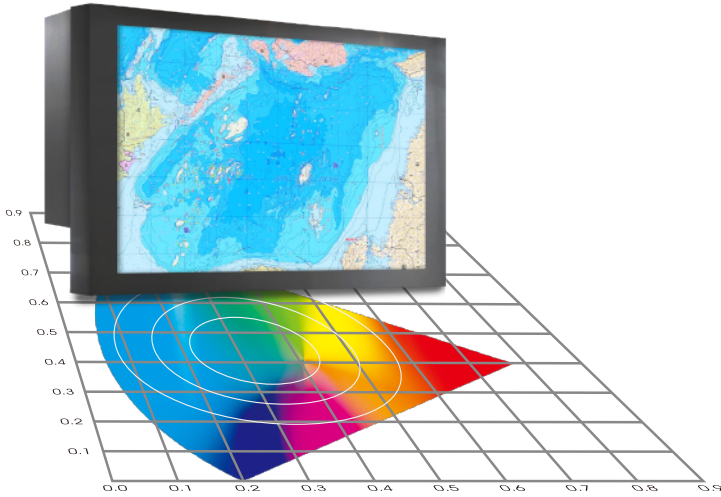

Marine Chassis Panel PC, 12", 1280 x 800, support, Intel® Core i3 / i5 / i7 and Intel® Atom Baytrial

## Features

- Housing with powder coating, IP65 front, IP54 rear
- Color calibration to meet the ECDIS display standard (IEC 61174) is available by request. Support mode Date / Dusk / Night.
- 9~36VDC wide voltage input (Isolated DC-DC voltage regulator built-in) or Option of AC Version (90-260V , 50/60 Hz, auto-sensing )
- Conformal Coating
- Anti-Shock and Vibration enhanced
- Option with stand / VR knob / ECDIS Function