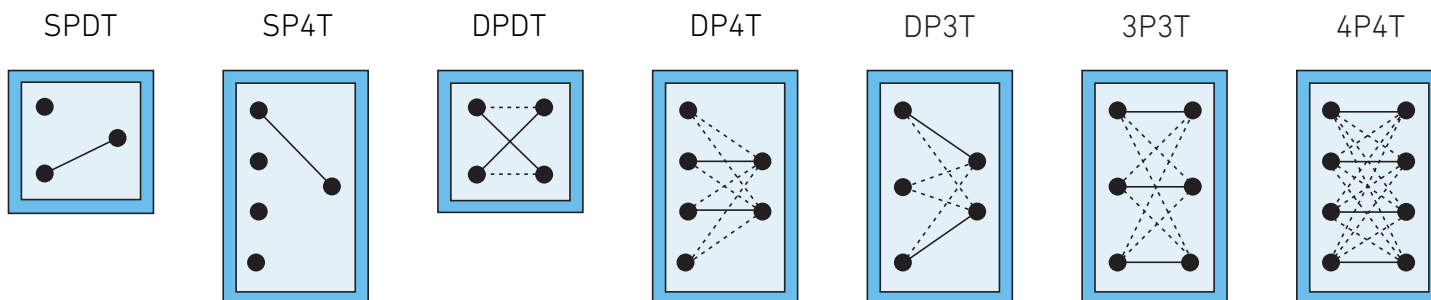

Qorvo's proven quality and
secure supply chain

Ensures low defect rate for global
high-volume production

5G Architecture with SRS

QM12102	● SPDT
QM12102H	
QM12112	
QM12630	
QM12648	● SP4T
QM12114	
QM11022	● DPDT
QM11022U	
QM11122	
QM11122A	● DP3T
QM11023	
QM11024	● DP4T
QM11124	
QM11033A	● 3P3T
QM11044A	● 4P4T

QORVO
all around you

Qorvo's 5G Switch Portfolio

Function	Part Number	Size (mm)	Power Handling (dBm)	IL at 6 GHz (dB)	Isolation at 6 GHz (dB)	MIPI/GPIO
Wi-Fi SPDT (Low Vdd)	QM12102	1.1x0.7	30	0.6	20	GPIO
Wi-Fi SPDT	QM12102H	1.1x0.7	30	0.6	20	GPIO
SPDT	QM12112	1.1x0.7	38	0.65	20	GPIO
SPDT	QM12630	1.1x0.7	35	1	18.5	GPIO
SP4T	QM12648	1.1x1.1	35	1.3	20	GPIO
SP4T	QM12114	1.1x1.1	39	0.6	17	MIPI 2.0
DPDT	QM11022	1.1x1.5	39	0.6	18	GPIO
High Isol DPDT	QM11022U	1.1x1.5	39	1	32	GPIO
DPDT (Low Vdd)	QM11122	1.1x1.5	37.5	0.6	18	GPIO
High Isol DPDT (Low Vdd)	QM11122A	1.1x1.5	37.5	1	32	GPIO
DP3T	QM11023	2.0x2.0	37	0.8	30	MIPI 2.1
DP4T	QM11024	2.0x2.0	37	0.9	30	MIPI 2.1
Fast Switching DP4T	QM11124	2.0x2.0	37	0.9	30	MIPI 2.1
3P3T	QM11033A	2.0x2.0	37	1	25	MIPI 2.1
4P4T	QM11044A	2.0x2.4	37	1.3	25	MIPI 2.1