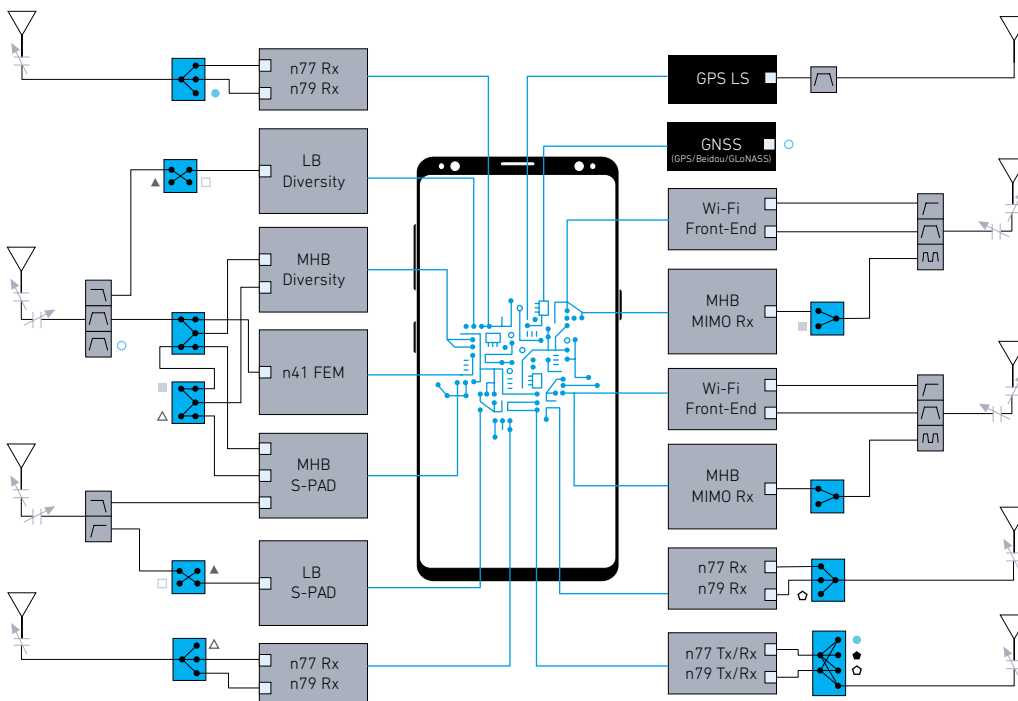

Qorvo® Switch Solutions

High-frequency switches enabling 5G, SRS and Wi-Fi connectivity

High frequency 5G bands,
faster switching speeds

Enables 5G new radio (NR) coverage,
SRS and low latency Wi-Fi and 5G speeds

Best-in-class insertion
loss, isolation and linearity

Delivers enhanced system performance

Broadest, most scalable
portfolio in the industry

Supports multiple functions with
solutions in a common footprint

Qorvo's proven quality and
secure supply chain

Ensures low defect rate for global
high-volume production

5G Architecture with SRS

QM12102	● SPDT
QM12102H	
QM12112	
QM12630	
QM12648	● SP4T
QM12114	
QM11022	● DPDT
QM11022U	
QM11122	
QM11122A	● DP3T
QM11023	
QM11024	● DP4T
QM11124	
QM11033A	● 3P3T
QM11044A	● 4P4T

QORVO
all around you

Qorvo's 5G Switch Portfolio

Function	Part Number	Size (mm)	Power Handling (dBm)	IL at 6 GHz (dB)	Isolation at 6 GHz (dB)	MIPI/GPIO
Wi-Fi SPDT (Low Vdd)	QM12102	1.1x0.7	30	0.6	20	GPIO
Wi-Fi SPDT	QM12102H	1.1x0.7	30	0.6	20	GPIO
SPDT	QM12112	1.1x0.7	38	0.65	20	GPIO
SPDT	QM12630	1.1x0.7	35	1	18.5	GPIO
SP4T	QM12648	1.1x1.1	35	1.3	20	GPIO
SP4T	QM12114	1.1x1.1	39	0.6	17	MIPI 2.0
DPDT	QM11022	1.1x1.5	39	0.6	18	GPIO
High Isol DPDT	QM11022U	1.1x1.5	39	1	32	GPIO
DPDT (Low Vdd)	QM11122	1.1x1.5	37.5	0.6	18	GPIO
High Isol DPDT (Low Vdd)	QM11122A	1.1x1.5	37.5	1	32	GPIO
DP3T	QM11023	2.0x2.0	37	0.8	30	MIPI 2.1
DP4T	QM11024	2.0x2.0	37	0.9	30	MIPI 2.1
Fast Switching DP4T	QM11124	2.0x2.0	37	0.9	30	MIPI 2.1
3P3T	QM11033A	2.0x2.0	37	1	25	MIPI 2.1
4P4T	QM11044A	2.0x2.4	37	1.3	25	MIPI 2.1