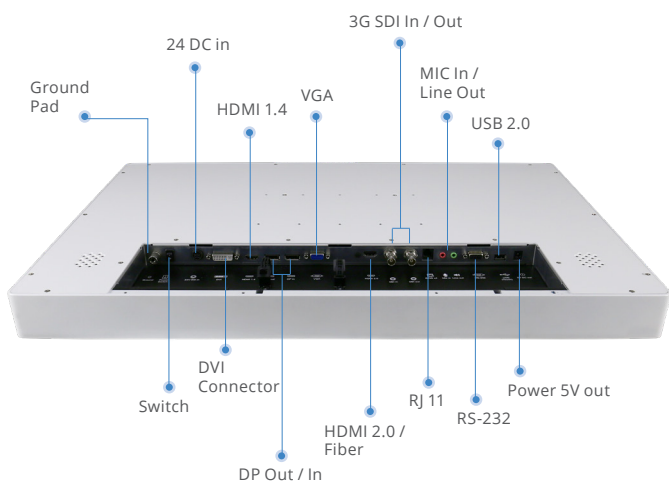

Operating Room Solution

ACCEL-M3201

32" 4K-UHD Medical LCD Monitor

Features

- 32" Display with UHD 4K (3840 x 2160) native resolution
- Thin and compact design with impact resistant screen
- Fanless and ventless design, easy-to-clean
- Wide view angle 178°(H)/178°(V)
- True Flat Screen with PCT Touch
- Invisible OSD Design
- Antimicrobial Surface Coating

Specifications

Display

| | |
|-----------------------------|---|
| Size | 32" |
| Resolution | 3840 x 2160 (UHD 4K) |
| Aspect Ratio | 16:9, Full, 16:10, 4:3, 5:4, 1:1 |
| Brightness (Typ.) | 350 nits |
| Viewing Angle (CR=10)(Typ.) | 178°(H)/178°(V) |
| Contrast Ratio (Typ.) | 1000:1 |
| Touch Screen | Projective capacitive touch screen (optional) |

I/O

| | |
|---------------|---|
| Input Signal | 3G SDI x 1 ,VGA x 1,HDMI 2.0 x1 Dual DVI in x1,DP 1.2 x1 ,HDMI 1.4 x1,Audio In x1 DP (Multi-Stream Transport) x 1 |
| Output Signal | Audio Out x 1 5V out x 1 SDI (Loop Through), support to 1080P* x 1 |

Order information

- » ACCEL-M3201-P00-A1-0000
32" 4K UHD.350nits LCD Monitor, P-Cap.3G SDI x1, VGA x1, HDMIx21.
DVI x1, DP x1.Med adapter
- » ACCEL-M3201-G00-A1-0000
32" 4K UHD.350nits LCD Monitor.3G SDI x1, VGA x1, HDMIx1.DVI x1,
DP x1.Med adapter