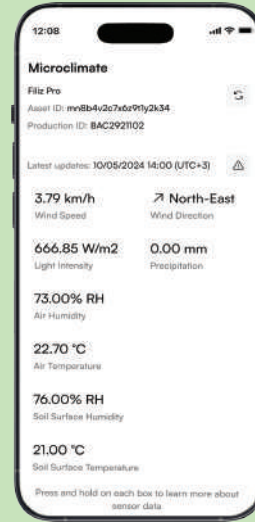

Agricultural Sensor Station is a next-generation IoT sensor station that monitors soil and microclimatic conditions to optimize irrigation and protect crops from environmental risks. With real-time measurements above and below ground, it helps you prevent over-irrigation and plant water stress, while reducing costs and improving productivity.

Its sleek, cable-free design makes it easy to install, portable across seasons, and ready to use immediately with pre-calibrated sensors and an integrated long-life battery. Agricultural Sensor Station connects seamlessly with the Doktor App, giving you access to actionable insights, warnings, and recommendations from anywhere.