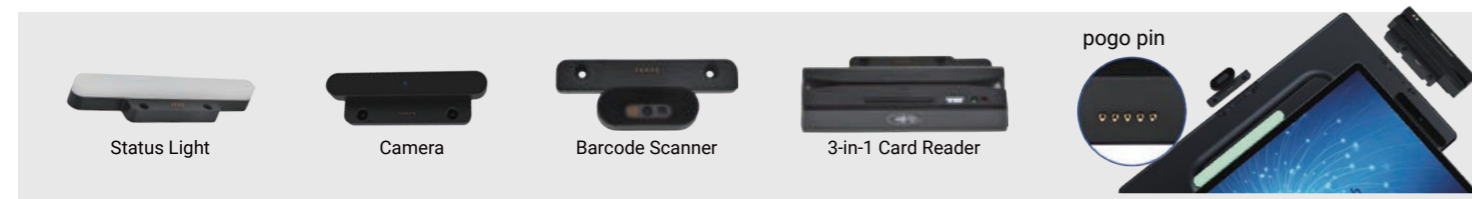

ABL278 Optical Bonding 27" Slate Series Touch PC

Android		2 Year Warranty		RoHS		
CPU	OS	Memory	Storage	I / O	Resolution	Luminance (nits)
RK3576	Android 14	4G / 8G	32G / 64GB / 128GB	RJ45 / USB 3.0 USB 2.0 / HDMI pogo pin	1920 × 1080	300
Dimensions(mm)(w) × (H) × (D) 632.3 × 370.7 × 49.0						

Agency Approvals: FCC / CE