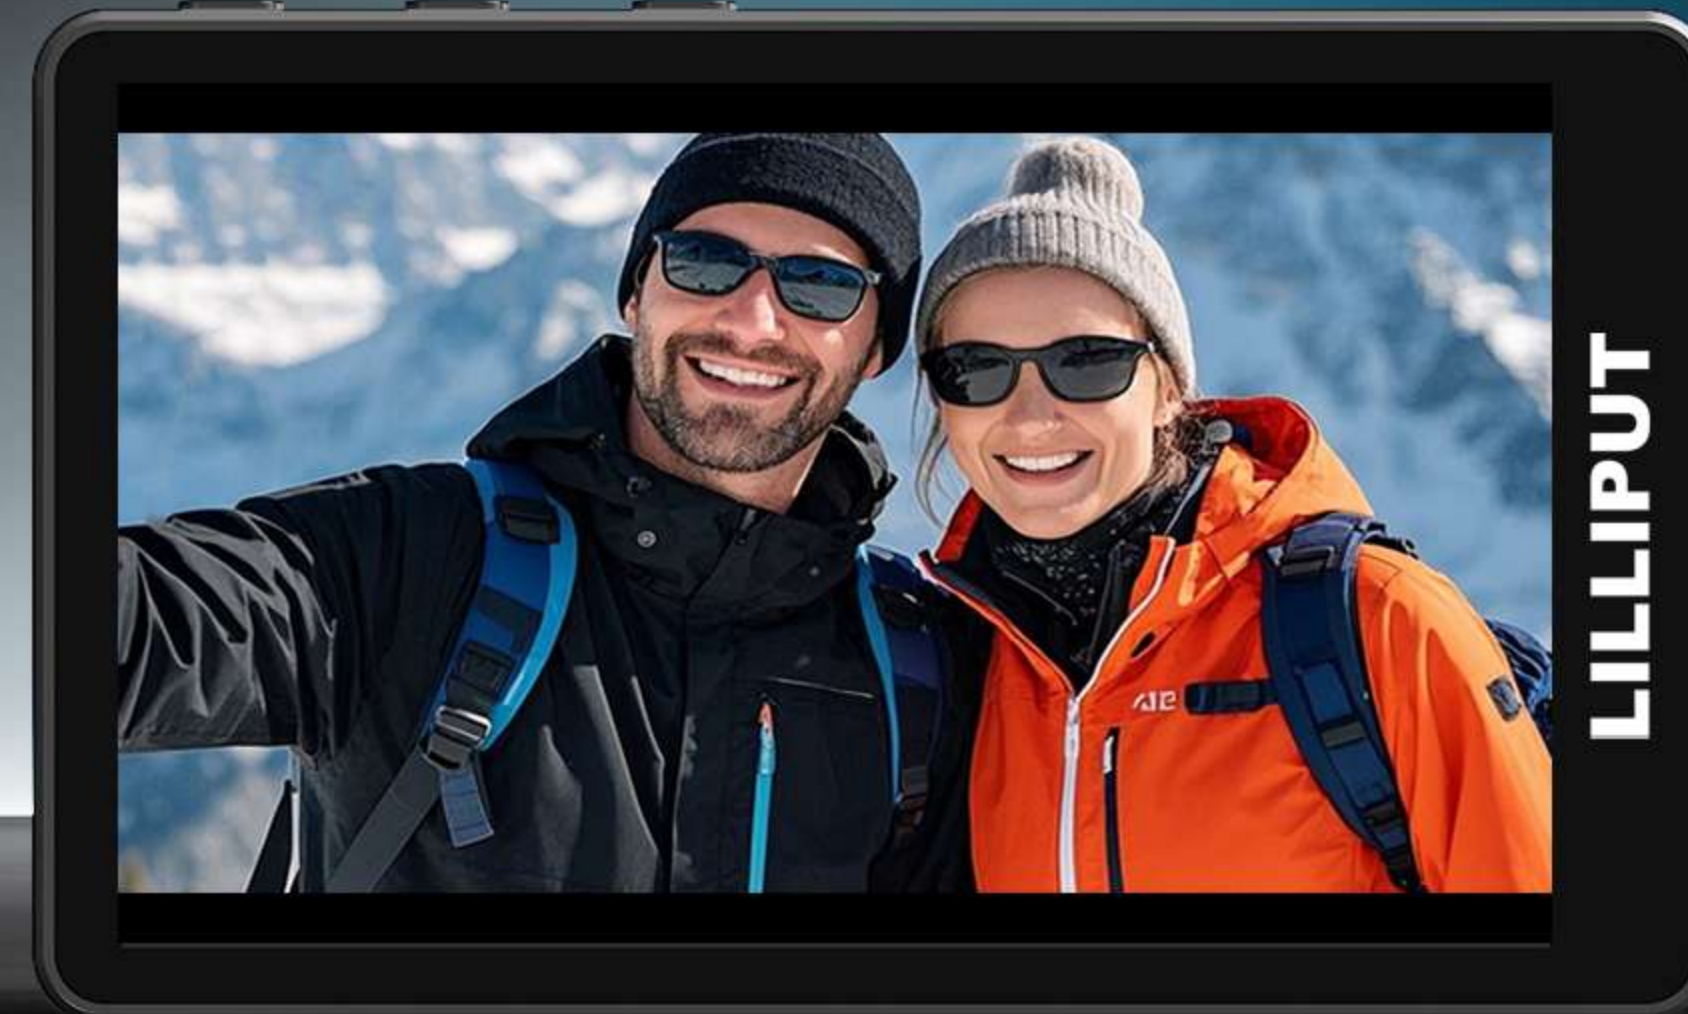

Original Ratio