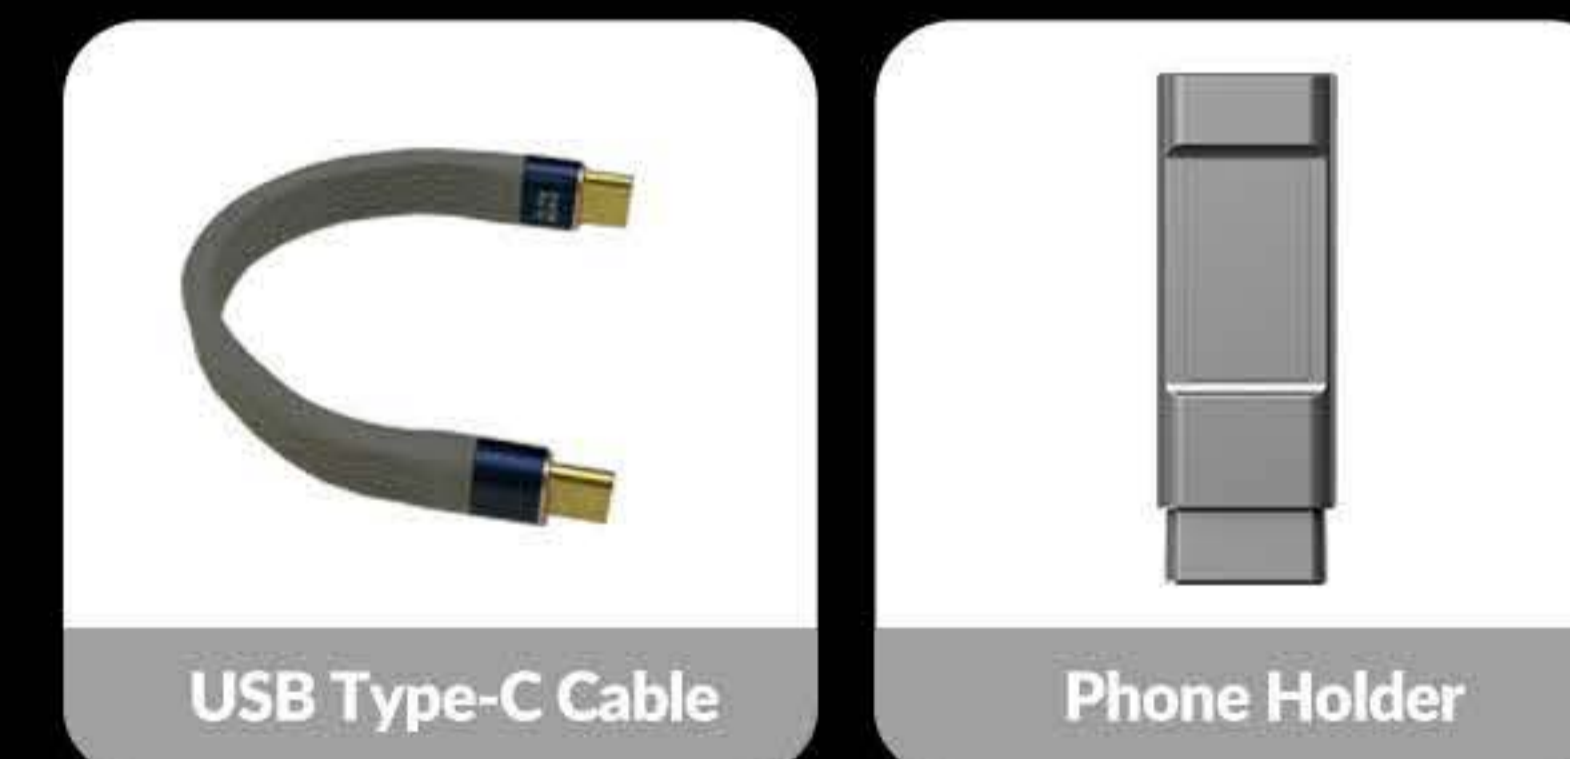

Accessories

*The above supported device models may be incompatible with the connection due to irregular system updates. For details, please contact customer service.