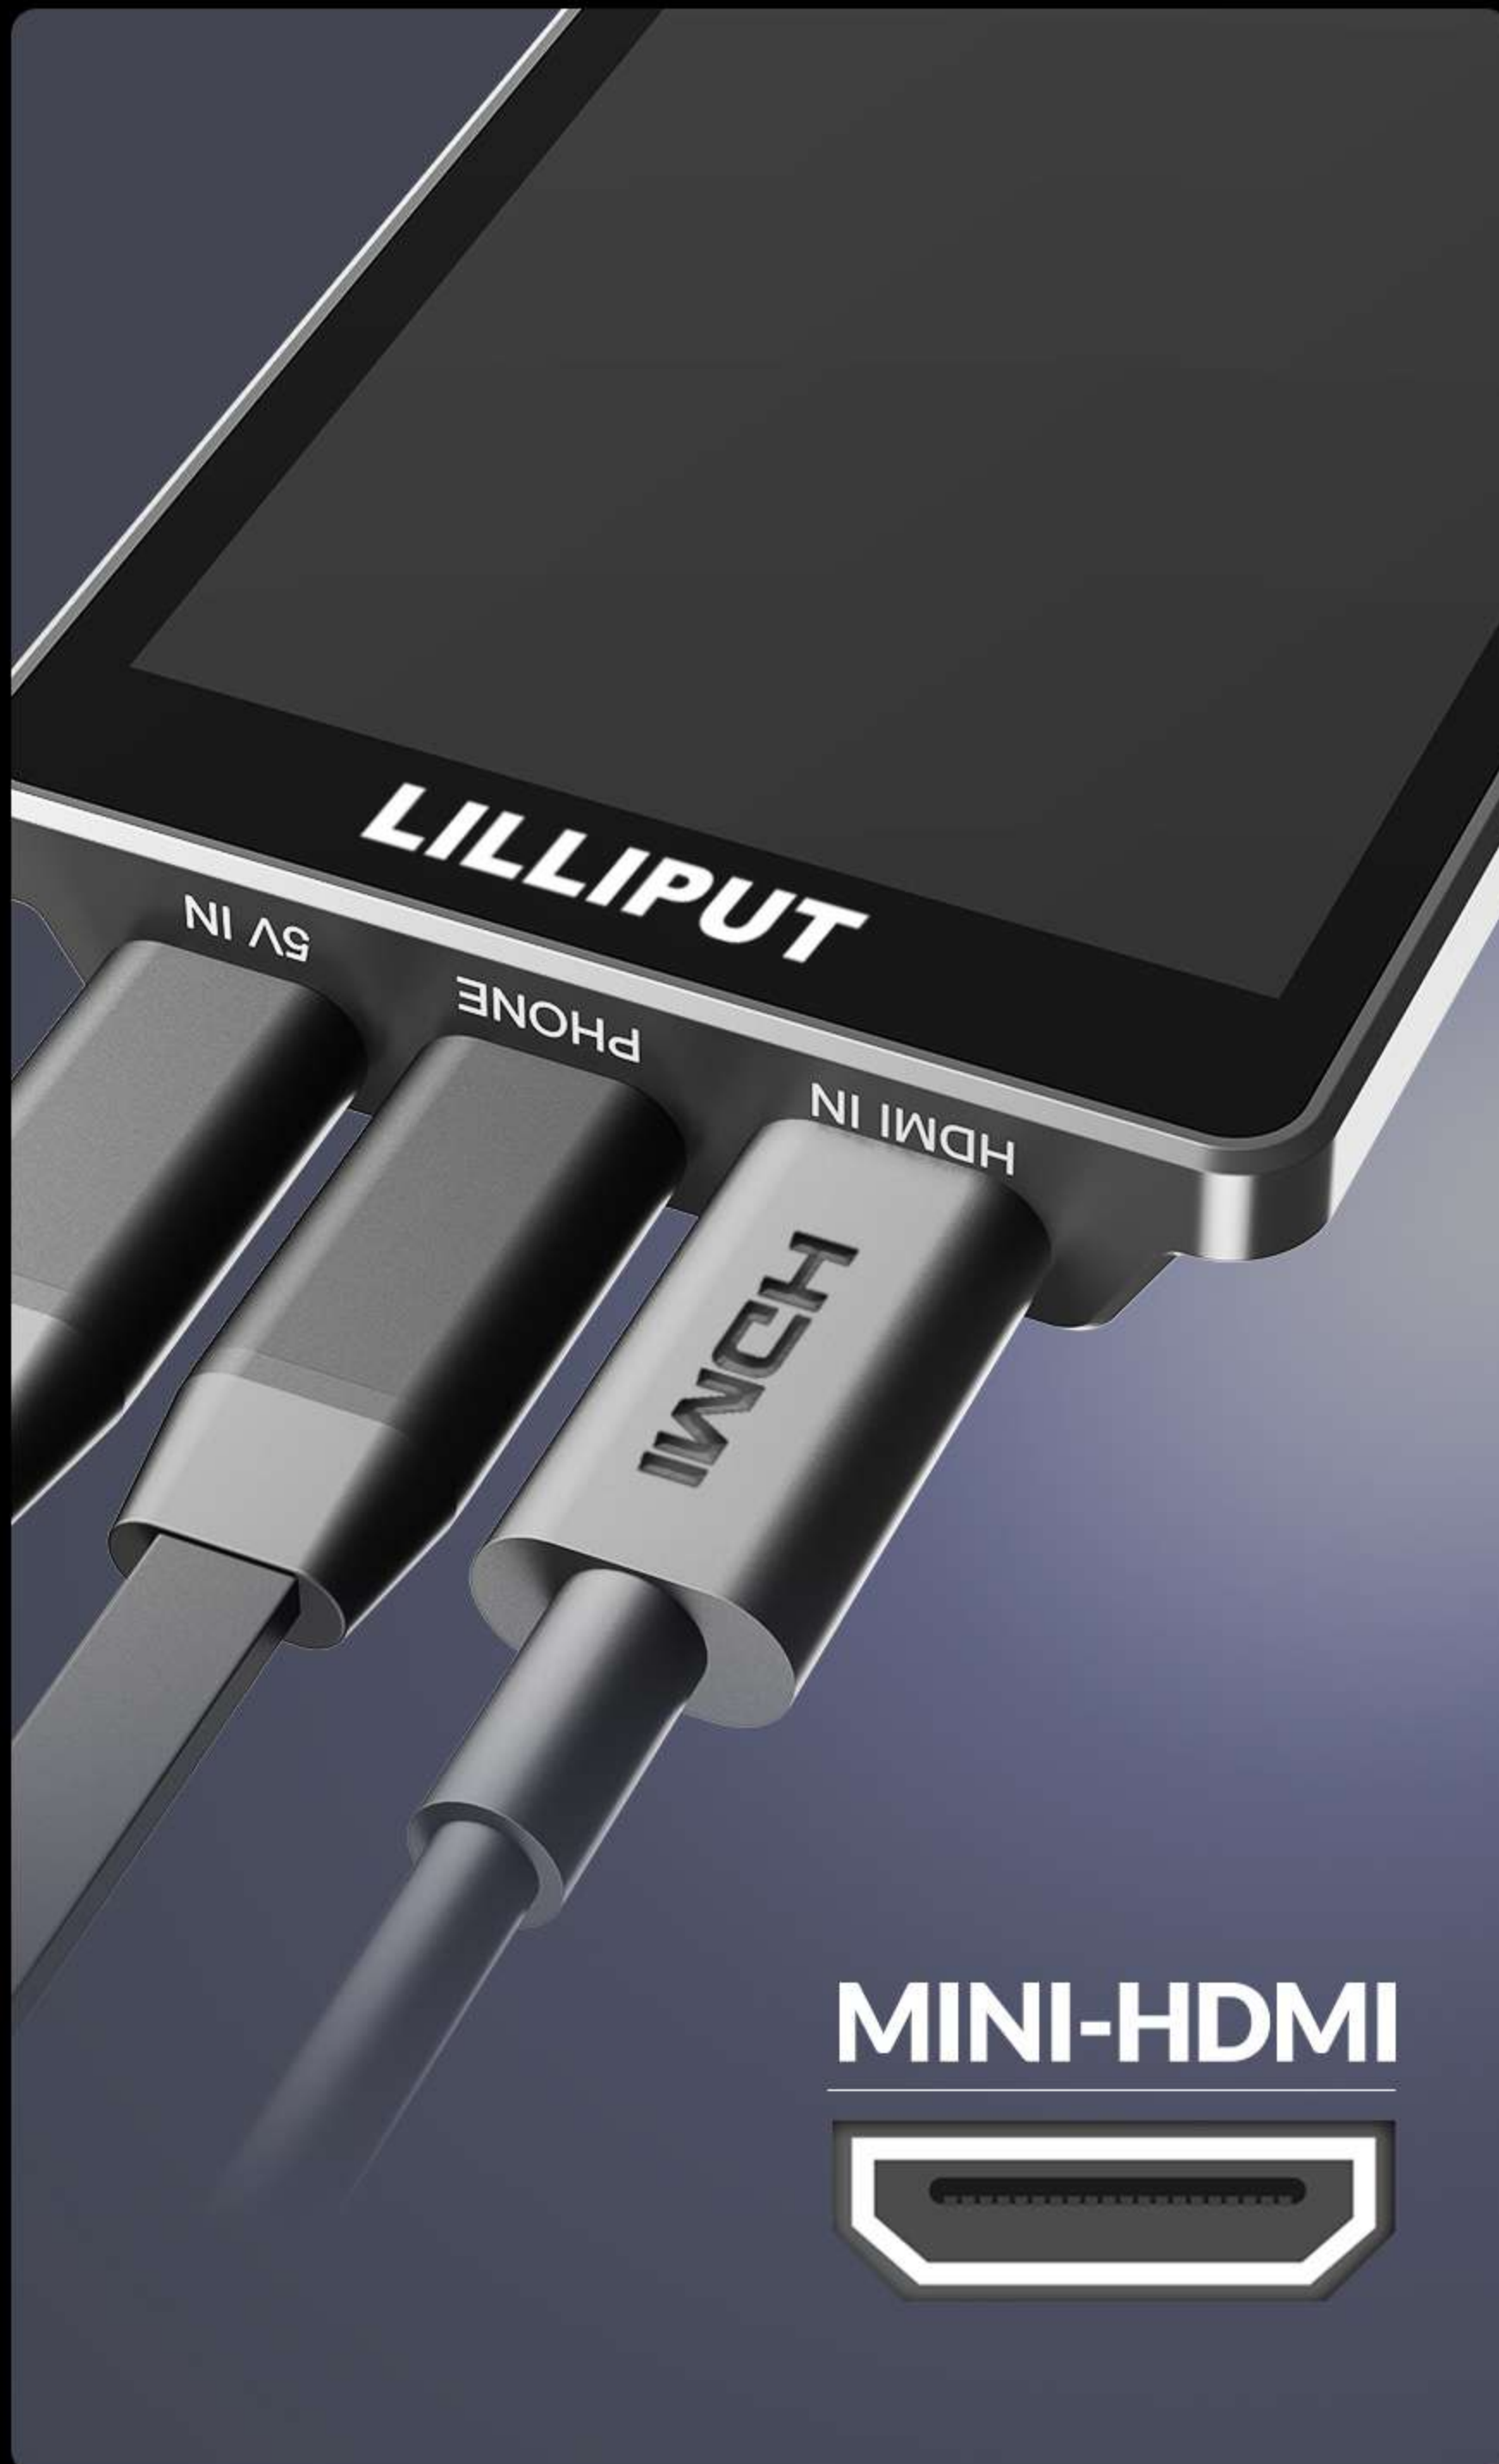

Expand Your Connections

Mini HDMI for More Devices

Equipped with a built-in Mini HDMI port, this device supports HDMI high-definition video signal input and display. This means you can connect a wider range of HD devices like cameras, camcorders, and other HDMI-enabled devices, using it as an HDMI monitor.