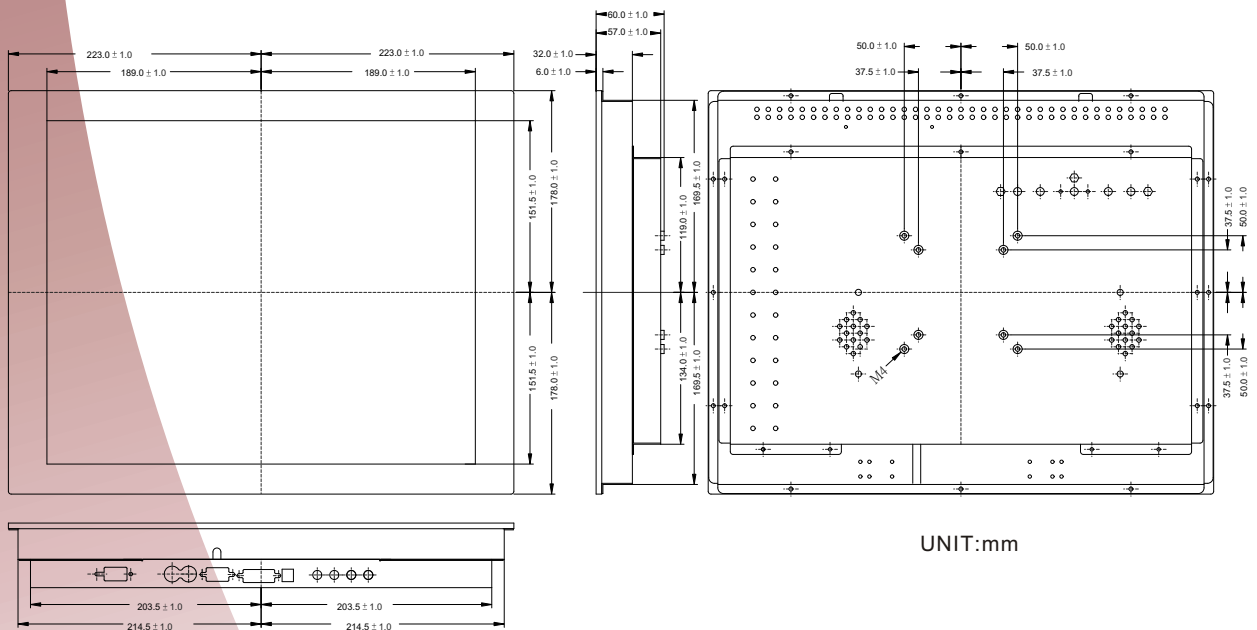

Open Frame+ Front Bezel

Open Frame+Front Bezel

19" (821900214130)

LCD Specifications

RoHS
COMPLIANT
2002/95/EC

Model Name	R19L300-OBM2
Viewable Size Image	19"
Active Display Area(mm)	376.32(H)x301.56(V)
Pixel Pitch(mm)	0.294(H)x0.294(V)
Number of Pixels	1280x1024
Contrast Ratio	1300:1(typ.)
Display Color	16.7M (8 bits/colors)
Brightness(cd/m ²)	300
Viewing Angle(CR>=10)	-89~89(H);-89~89(V)
Synchronization Range	
Horizontal/Vertical	31.5~80.0KHz/60~75Hz
Recommended Resolution	1280x1024@60Hz, 75Hz
Signal Connector	15 pin D-Sub
Power Source	AC100~240V, Universal, ±10%
Power Consumption	41W typical, normal operation
Power Management	VESA DPMS Compliant
Plug & Play	VESA DDC 1/2B
Optional Video Input	S-Video, Composite
Optional DVI Input	Yes
Optional Touch Screen	Resistive, Capacitive, SAW, IR

Remarks: R19L300 series= VGA input only
R19L340 series= VGA+Video Input

Mechanical Drawing

UNIT:mm