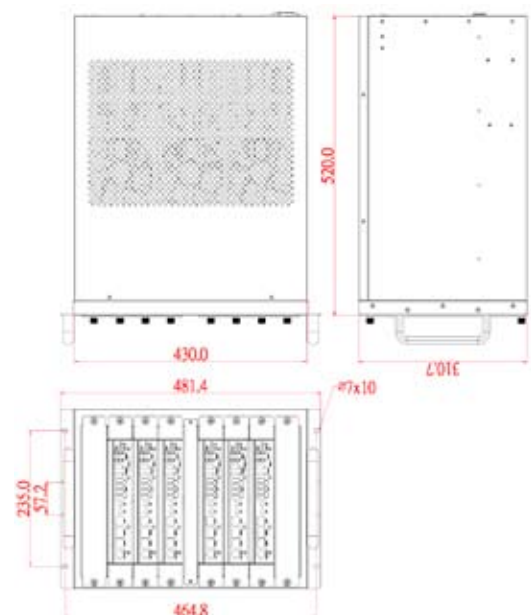

Digital Signage Player

7U 19" Rackmount Signage Chassis

SI-7U

Features

- 7U Rackmountable Chassis
- Holds up to six SI-28 signage players
- Six thermal speed control fans

Specifications

Cooling Units	Six 12cm thermal speed controlled DC fans (44.1 ~ 88.3 CFM)
Tray(s)	Six removable trays for SI-series players
Chassis Color	Black & White
Construction	SGCC
Power Supply	Six Power adaptor slots
Weight	33kg (72.75lbs)
Dimensions	481.4mm(W) x 520mm(D) x 310.7mm(H)
Carton Size	600mm(W) x 750mm(D) x 530mm(H)

Environmental

Operating Temperature	0°C ~ 40°C (32°F ~ 104°F)
Storage Temperature	-20° ~ 80°C (-4°F ~ 176°F)
Relative Humidity	5~90% @ 45°C, (non-condensing)

Ordering Information

SI-7U	7U 19" Rackmount Signage Rack for SI-Series
-------	---